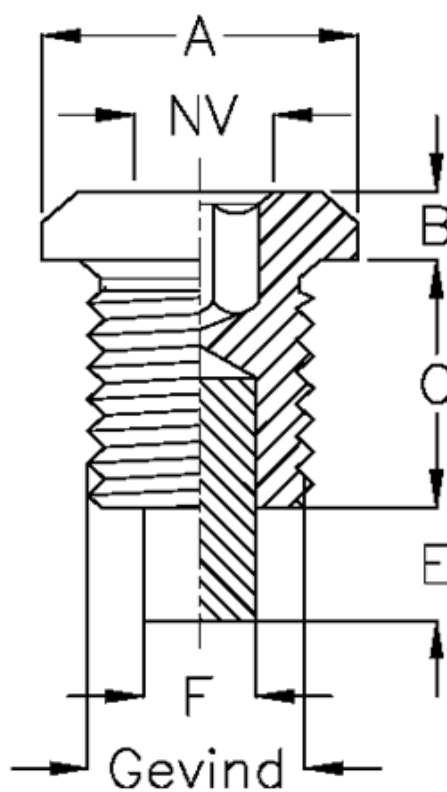

Article number: 21361194

Description: Magnetic drain plug w/hexagon
Type 36B M20x1,5

Measures

A = 25

B = 4

C = 14

E = 6

F = 8

NV = 10

Thread = M20x1,5